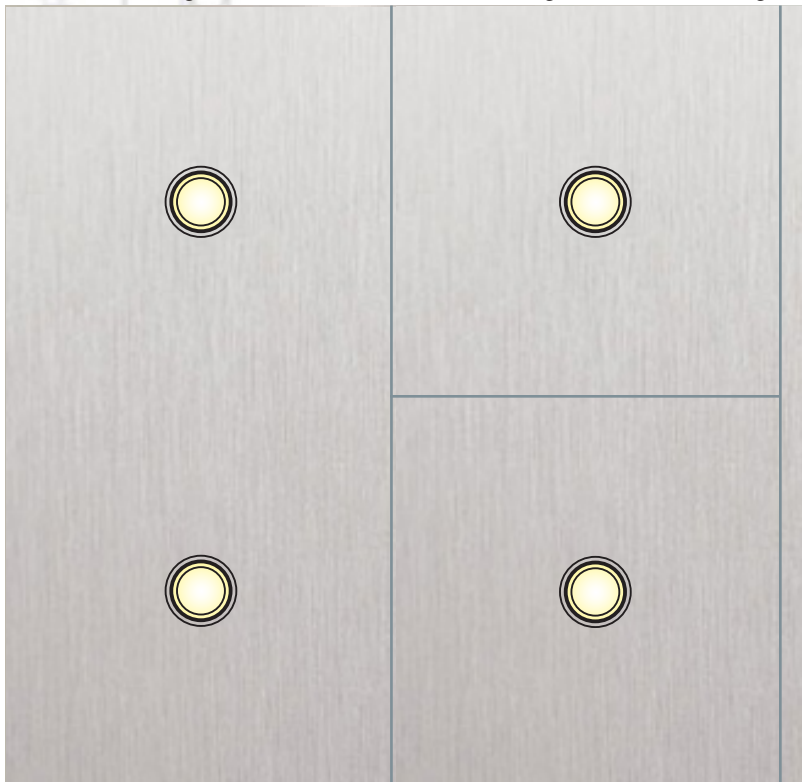

ALL STAINLESS STEEL PAN ISLAND CEILING

Durability and elegance converge with our best ceiling system. By manufacturing all stainless steel panels we eliminate the need for a wood core. We then create an eye pleasing design that accommodates your lighting needs and emergency exit requirements.

Artistic Rendering. Stainless Steel Pan Island Ceiling with LED down-lights.

Our ceilings are hung from the canopy with our concealed steel bracket system and hardware. Our easy-install bracket system and detailed instructions provide you with a quick and hassle-free installation.

Artistic Rendering. Stainless Steel Pan Island Ceiling with LED down-lights.

The Difference is in the Details